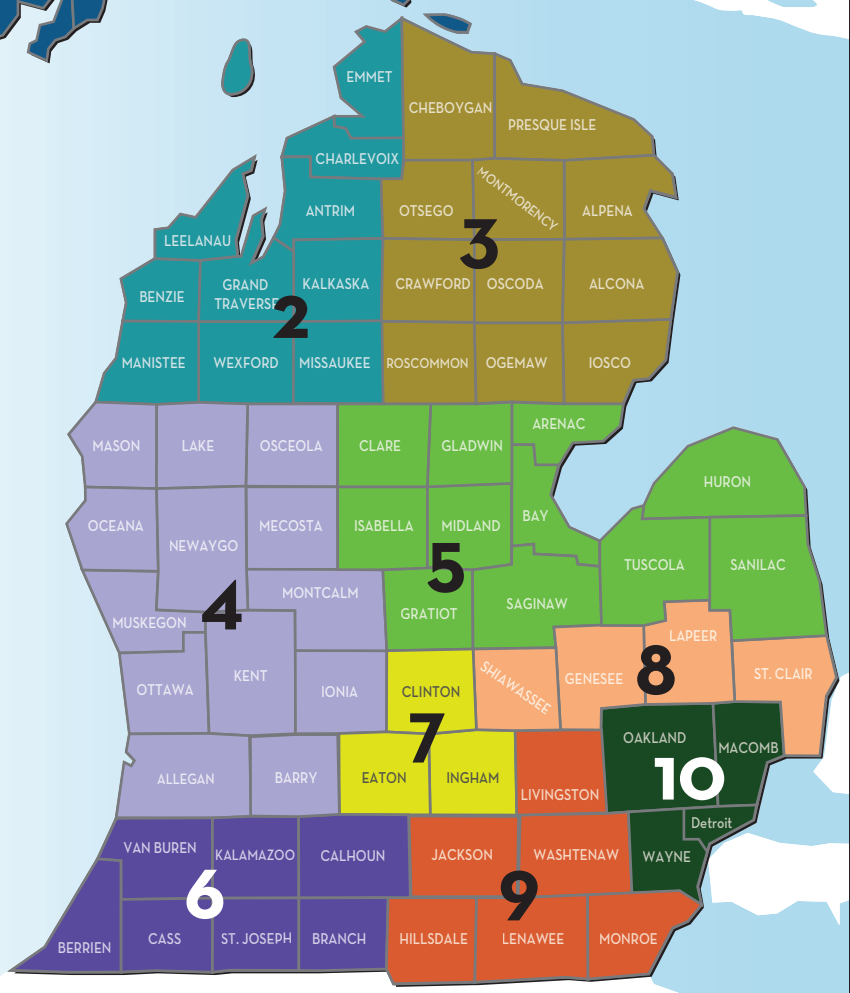

- 10** **Southeast Region/Wayne County**
 Jerome Katz 517.749.3603
 Jeff Sand 517.775.7352
 Camille Walker 517.719.3603

BDM ASSIGNMENTS WITHIN REGIONS

REGION 2

Tino Breithaupt: Kalkaska, Missaukee, Wexford, Manistee, Benzie, Leelanau and Grand Traverse counties

REGION 5

Brenda Flory: Clare, Gladwin, Arenac, Isabella, Midland, Bay, Gratiot and Saginaw counties

Tom Young: Huron, Tuscola and Sanilac counties

REGION 8

Bruce Seymore: Genesee and St. Clair counties

Tom Young: Shiawassee and Lapeer counties

Khalfani Stephens: Flint

REGION 9

David Kurtycz: Western Washtenaw (including Ann Arbor west of State Street, Saline, Dexter, Manchester and Chelsea) and Livingston counties

Tom Tarleton: Jackson, Hillsdale and Lenawee counties

Aaron Young: Eastern Washtenaw (including Ypsilanti and Ann Arbor east of State Street) and Monroe County

REGION 10/OAKLAND COUNTY

Clarinda Barnett-Harrison: Auburn Hills, Clarkston, Clawson, Davisburg, Ferndale, Hazel Park, Holly, Huntington Woods, Lake Orion, Lathrup Village, Madison Heights, Oakland Township, Oak Park, Orion, Ortonville, Oxford, Pleasant Ridge, Rochester, Rochester Hills, Royal Oak and Waterford